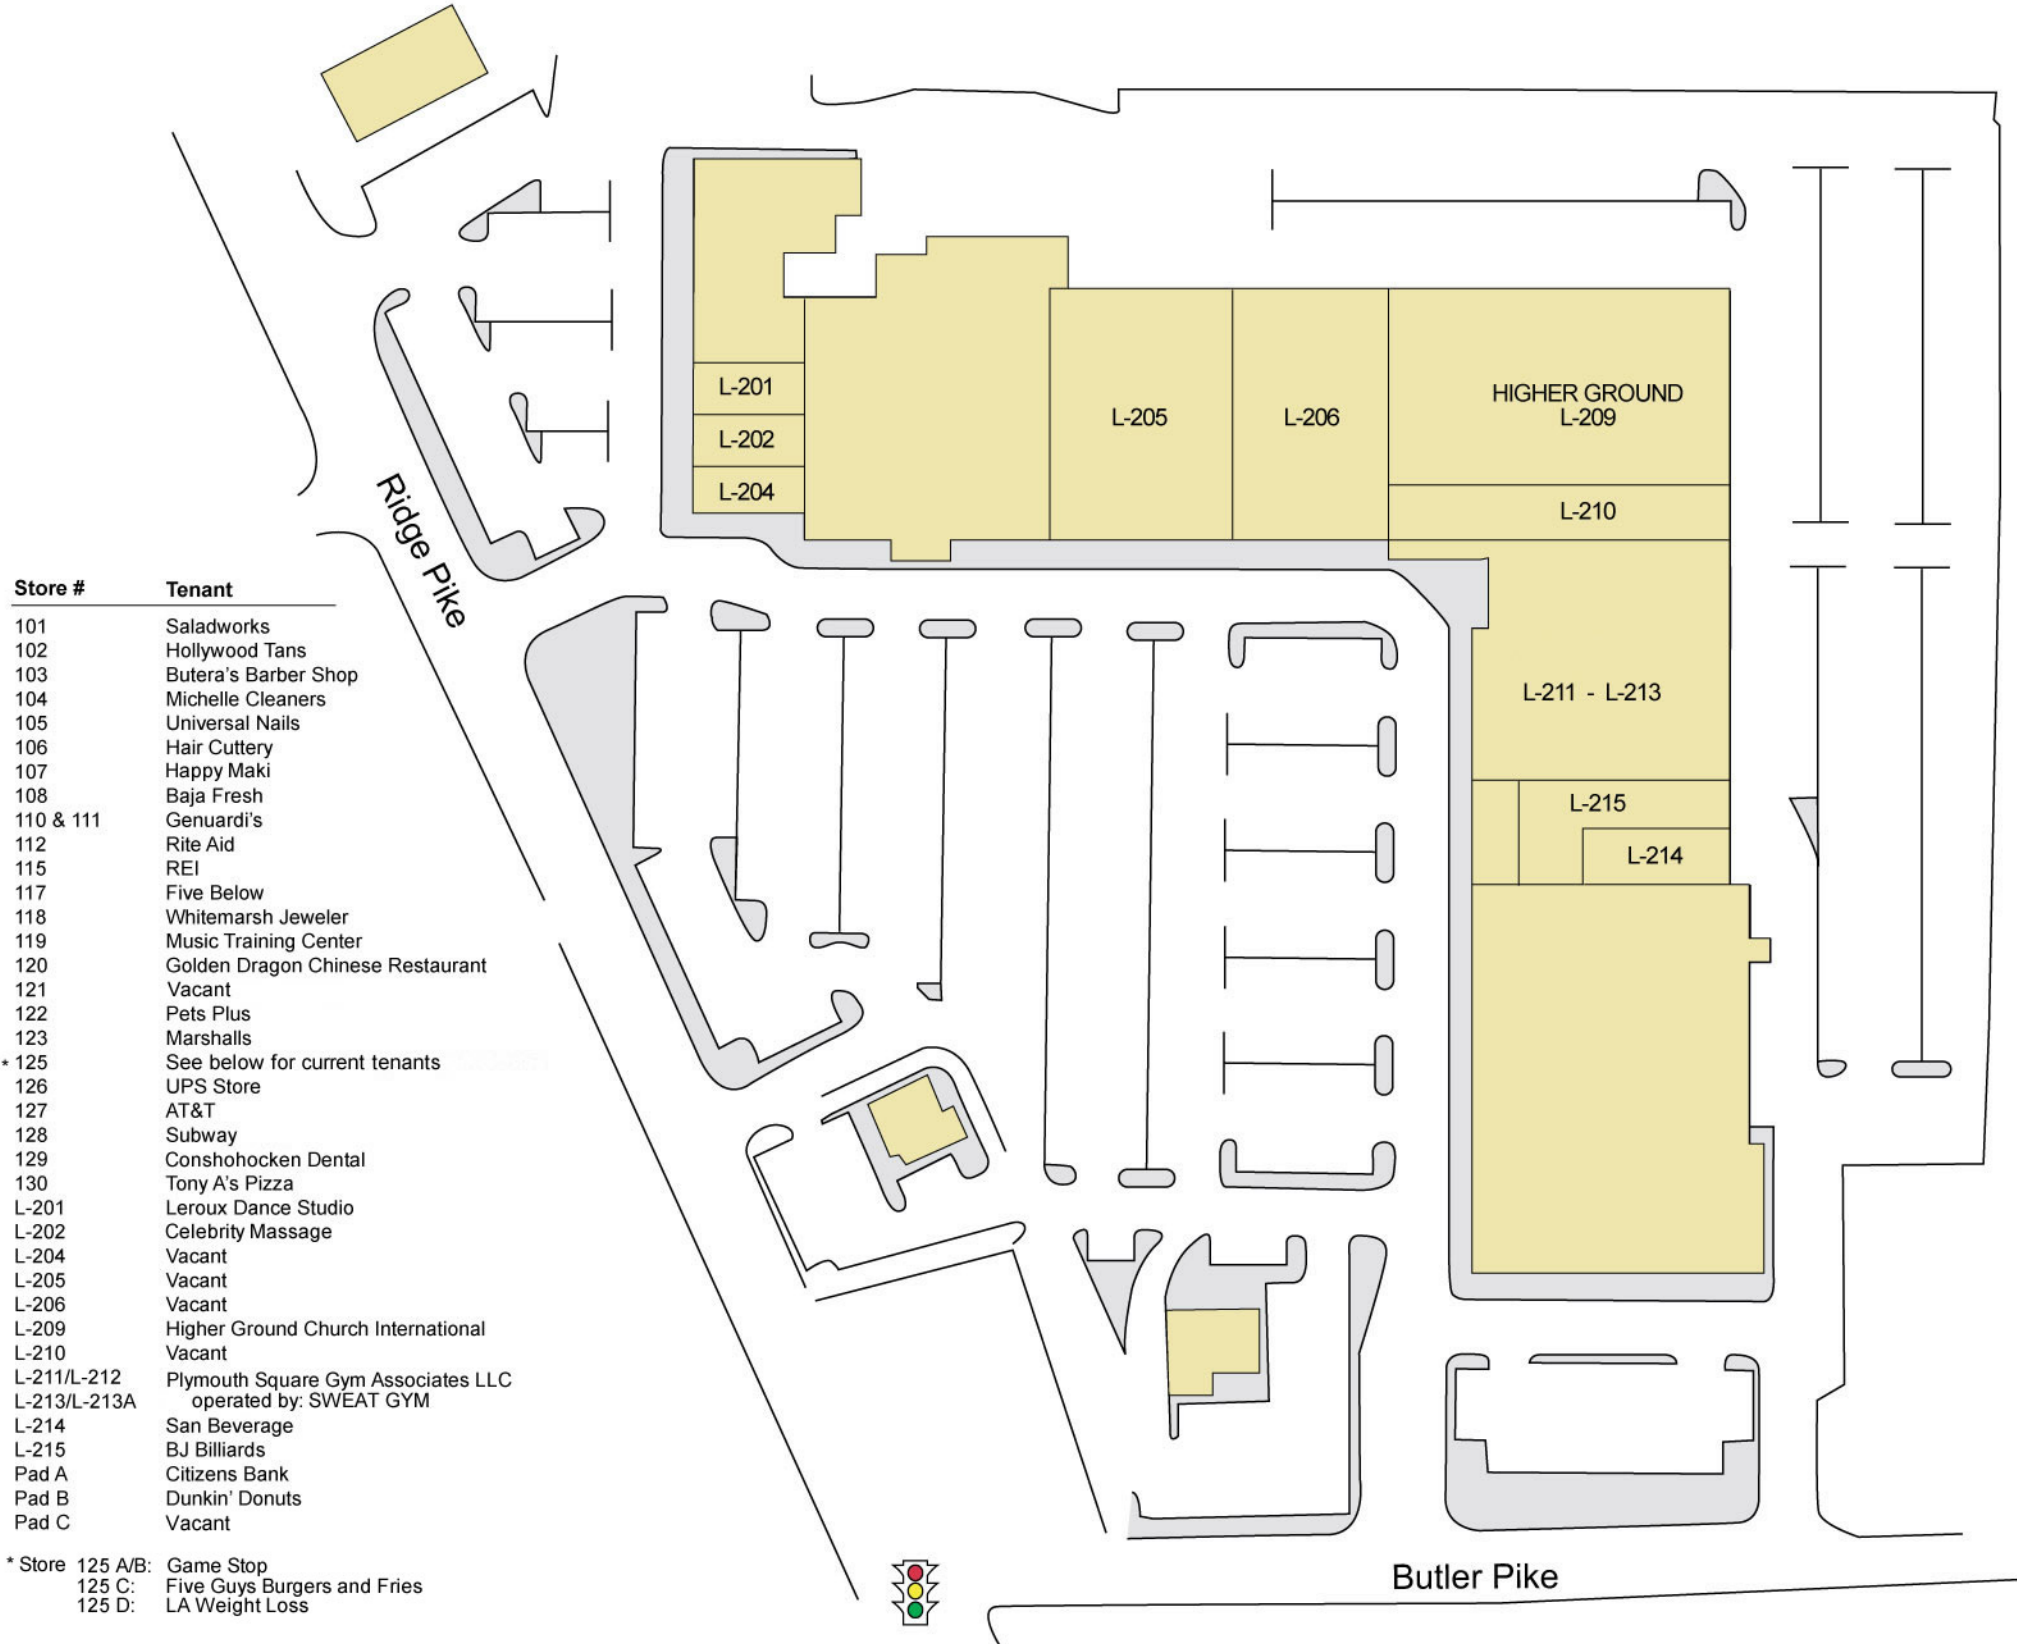

LOWER LEVEL LEASING PLAN

Store #	Tenant
101	Saladworks
102	Hollywood Tans
103	Butera's Barber Shop
104	Michelle Cleaners
105	Universal Nails
106	Hair Cuttery
107	Happy Maki
108	Baja Fresh
110 & 111	Genuardi's
112	Rite Aid
115	REI
117	Five Below
118	Whitemarsh Jeweler
119	Music Training Center
120	Golden Dragon Chinese Restaurant
121	Vacant
122	Pets Plus
123	Marshalls
* 125	See below for current tenants
126	UPS Store
127	AT&T
128	Subway
129	Conshohocken Dental
130	Tony A's Pizza
L-201	Leroux Dance Studio
L-202	Celebrity Massage
L-204	Vacant
L-205	Vacant
L-206	Vacant
L-209	Higher Ground Church International
L-210	Vacant
L-211/L-212	Plymouth Square Gym Associates LLC
L-213/L-213A	operated by: SWEAT GYM
L-214	San Beverage
L-215	BJ Billiards
Pad A	Citizens Bank
Pad B	Dunkin' Donuts
Pad C	Vacant

* Store 125 A/B: Game Stop
 125 C: Five Guys Burgers and Fries
 125 D: LA Weight Loss